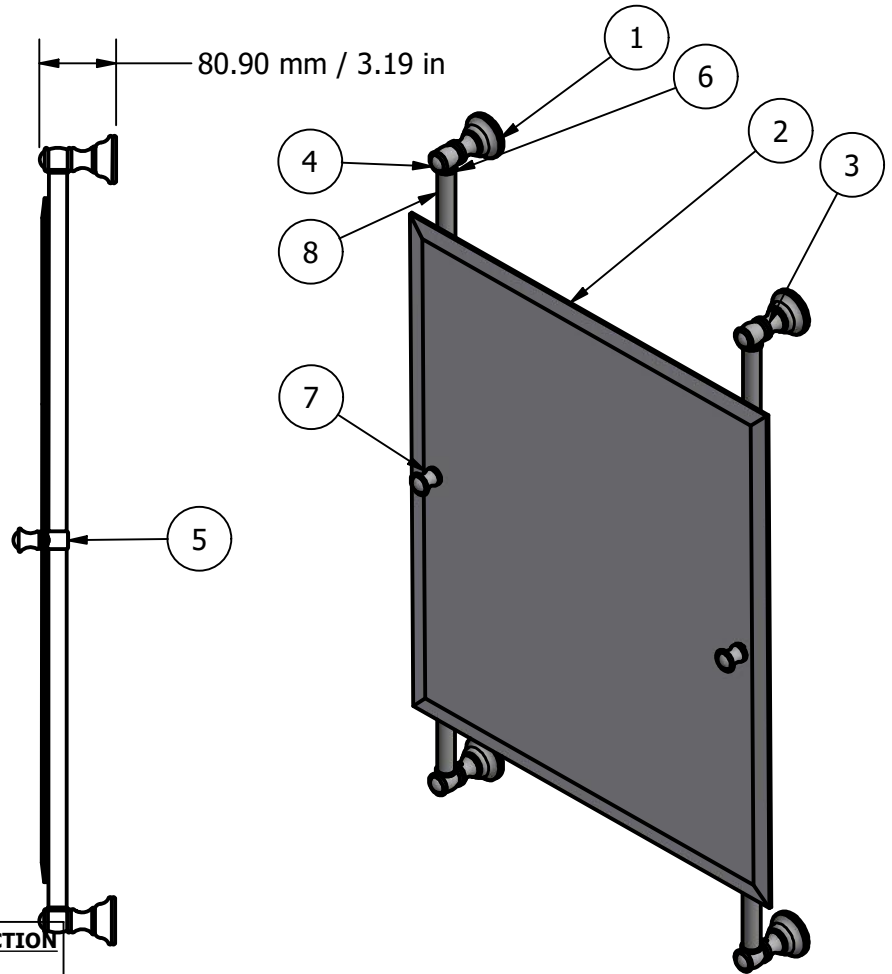

PARTS LIST			
ITEM	QTY	PART NUMBER	DESCRIPTION
1	4	TBBS-2	BACKPLATE
2	1	MRRT-92	RECTANGULAR MIRROR
3	4	TSPS-2	HUB
4	6	CL-CAP	CAP
5	2	MR-TILT-FIT	HUB
6	8	CRRD-34	CHECK RING
7	2	KBBD-1	HUB
8	4	TU34-15	TUBE

**APPROVED FOR PRODUCTION**  
 By: RICHARD PAUL  
 Date: 10-24-19

UNLESS OTHERWISE SPECIFIED	
.X	± .3mm
.XX	± .15mm
.XXX	± .008mm

CHECKED	10-24-19	P.D.	THIRD ANGLE PROJECTION 
APPROVED	10-24-19	R.A.	
COPYRIGHT @ALLIEDBRASS 2018			

DRAWN	10-24-19	IM	MATERIAL:	BRASS
DESCRIPTION:			FINISH	
Carolina Rectangular Rail Mounted Mirror			QTY	TBD

DRAWING NO.	REV
CL-27-92	0
SCALE	1.5:1 SHEET: 1 OF 1