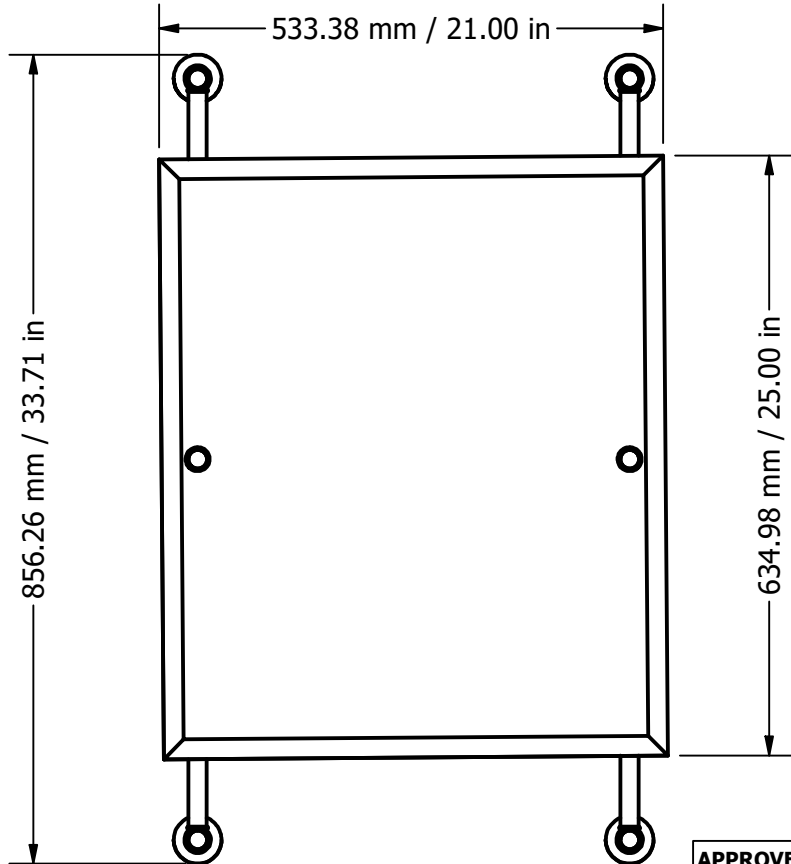

PARTS LIST			
ITEM	QTY	PART NUMBER	DESCRIPTION
1	4	TBBS-2	BACKPLATE
2	1	MRRT-92	RECTANGULAR MIRROR
3	4	TSPS-2	HUB
4	6	CL-CAP	CAP
5	2	MR-TILT-FIT	HUB
6	8	CRRD-34	CHECK RING
7	2	KBBD-1	HUB
8	4	TU34-15	TUBE

**APPROVED FOR PRODUCTION**  
 By: RICHARD PAUL  
 Date: 10-24-19

UNLESS OTHERWISE SPECIFIED	
.X	± .3mm
.XX	± .15mm
.XXX	± .008mm

CHECKED	10-24-19	P.D.	THIRD ANGLE PROJECTION 
APPROVED	10-24-19	R.A.	
COPYRIGHT @ALLIEDBRASS 2018			

DRAWN	10-24-19	IM	MATERIAL:	BRASS
DESCRIPTION:			FINISH	
Carolina Rectangular Rail Mounted Mirror			QTY	TBD

DRAWING NO.	REV
CL-27-92	0
SCALE	1.5:1 SHEET: 1 OF 1